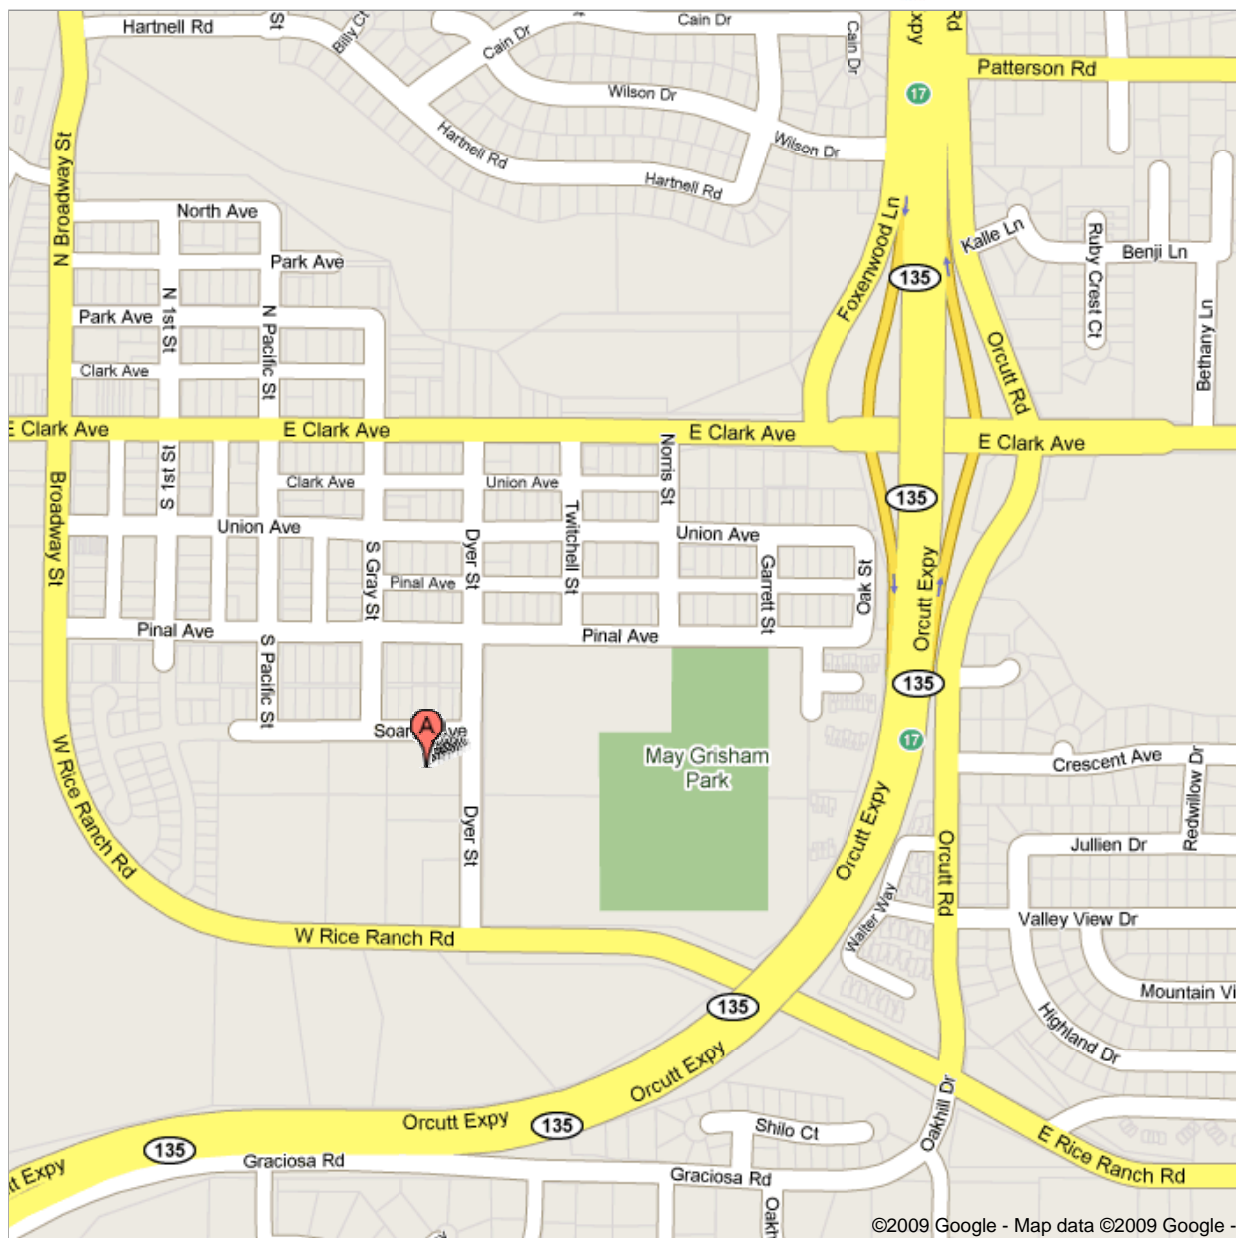

Address **420 Soares Ave**  
**Orcutt, CA 93455**

Get Google Maps on your phone  
Text the word "GMAPS" to 466453

©2009 Google - Map data ©2009 Google -